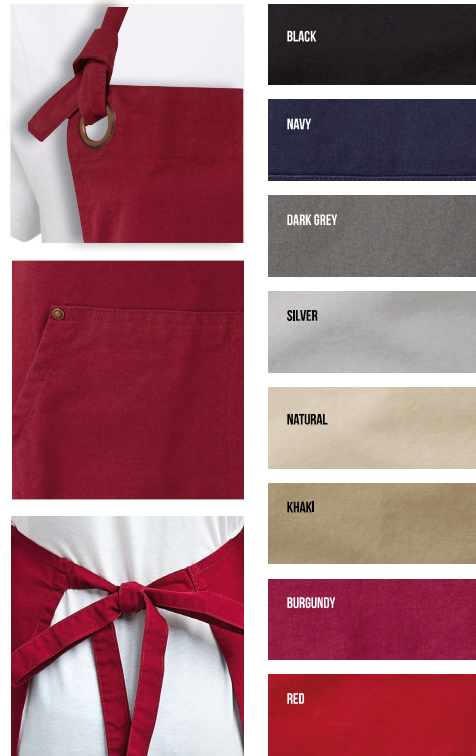

## HEAVY COTTON CANVAS

3 STYLES | 8 COLOURS | 100% HEAVY COTTON CANVAS

### RP130 'CALIBRE' HEAVY COTTON CANVAS BIB APRON

- 100% Heavy Cotton Canvas - 9.4oz
- 34", L x 28" W
- Heavyweight and durable
- Large metal eyelet detail for adjustable neckband knot
- Metal eyelets secure 35" self fabric waist ties

SIZES: One size

COLOURS: Black, Navy, Dark Grey, Silver, Natural, Khaki, Burgundy, Red